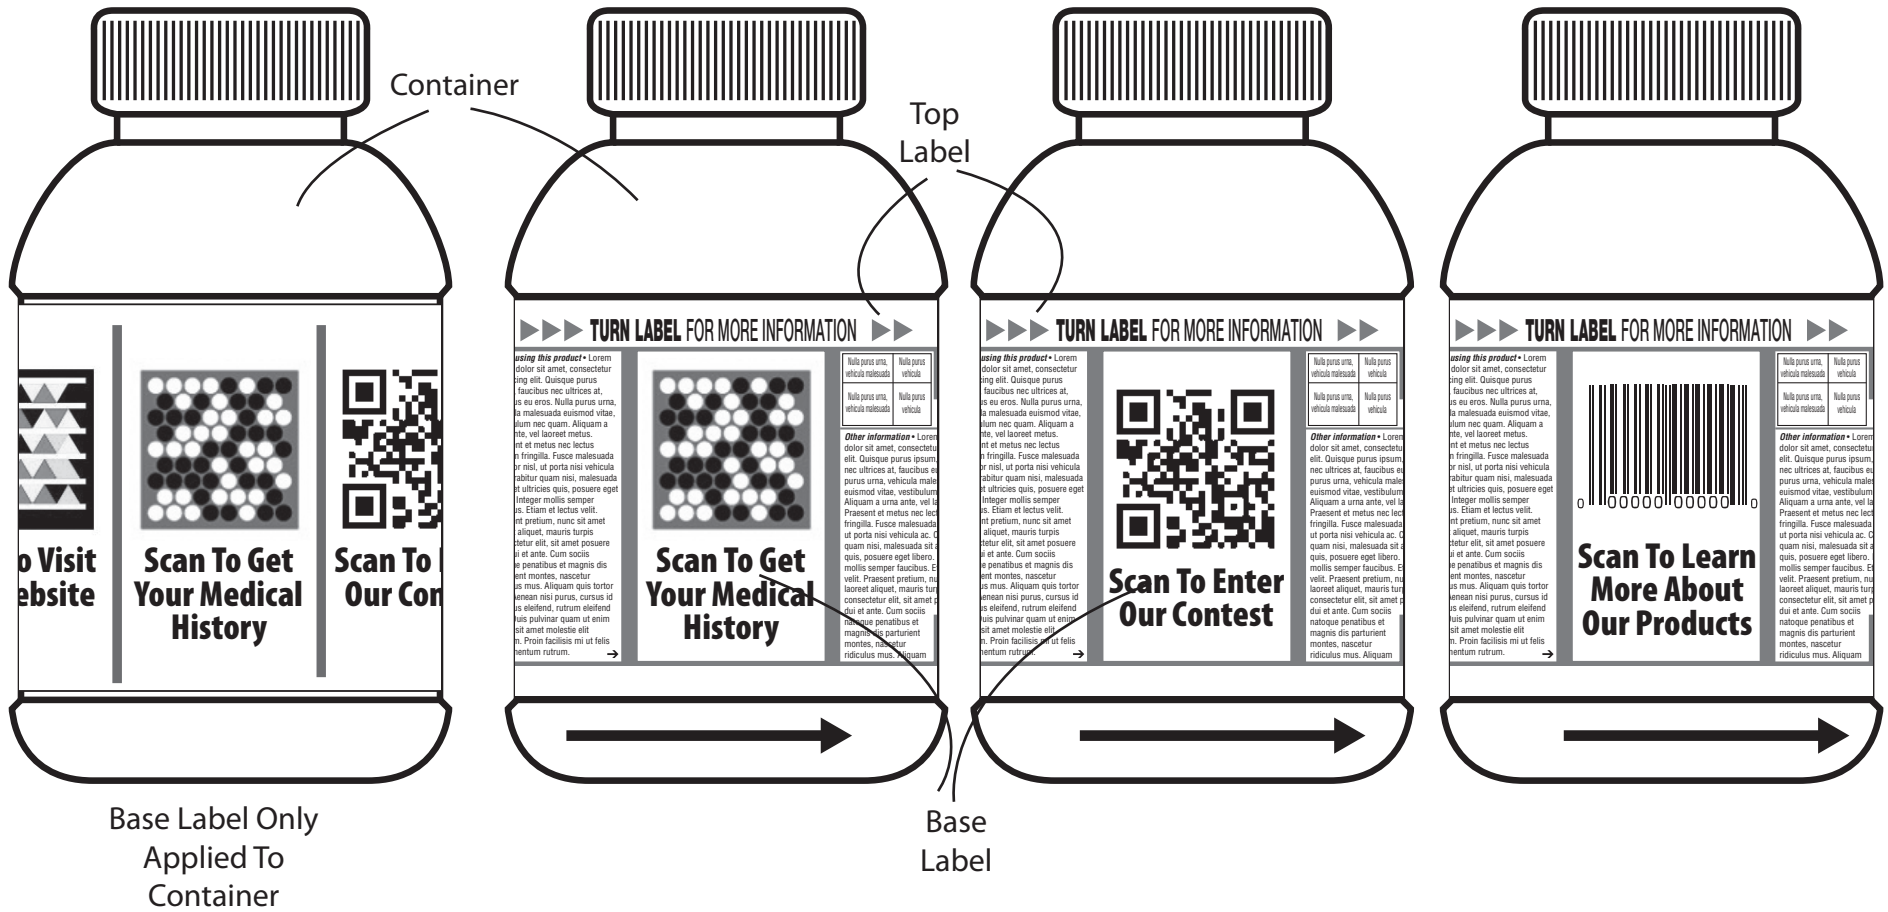

The problem

Since the advent of the “smart phone” it has become very popular for manufacturers to use bar codes, QR codes and other types of coding graphics to provide a way for consumers to easily obtain additional information about their products. By scanning or photographing these codes with their smart phone the consumer is taken to a website or is given the opportunity to download or purchase an App on their smart phone. The problem with typical labeling and packaging methods the manufacturer is often limited by the space allowed for these codes. They do not have enough room on their label to place more than one code along with other required information.

3 – Graphical Code Rotating Label – Showing smart phone scanning or photographing code and in turn the code sends the consumer to a website or app.

Graphical Coding Rotating Label Components

Container

Top Label

Base Label

<p>Scan To Visit Our Website</p>	<p>Scan To Get Your Medical History</p>	<p>Scan To Enter Our Contest</p>	<p>Scan To Learn More About Our Products</p>	<p>Scan For Drug Interactions</p>

Graphical Coding Rotating Label

Top Label Rotates About Container Revealing Additional Codes

Graphical Coding Rotating Label

Container with Label

The consumer scans or photographs the code from the label on the container

Smart Phone

The code sends the consumer to a website or app.